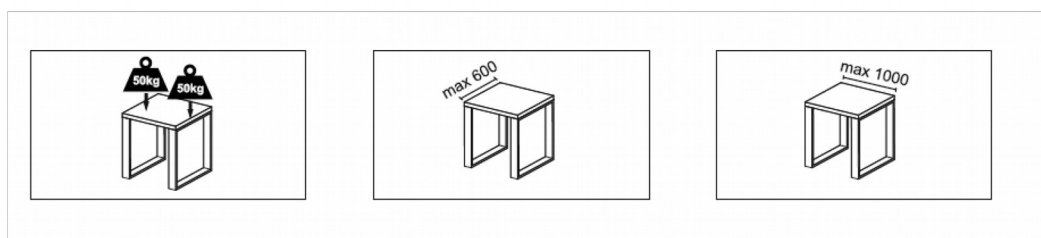

## Metallist lauajalad - raamid ( J9 ) (musta värvi)

- J9MU450 450 x 450mm

- J9MU720 550 x 720mm

**J9MU450**

**J9MU720**